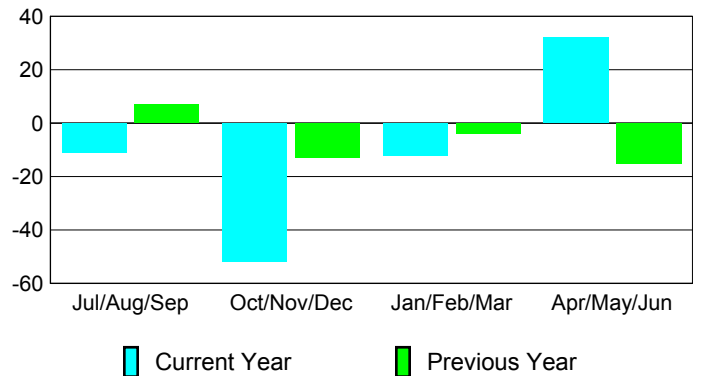

Membership Results 2008-2009

Membership 2007-2008

Month	Net Memb Goal	Actual New Memb	Actual Dropped Memb	Gain/Loss of Memb	Gain/Loss of Memb
Jul/Aug/Sep	-15	57	-68	-11	7
Oct/Nov/Dec	10	16	-68	-52	-13
Jan/Feb/Mar	5	25	-37	-12	-4
Apr/May/June	5	92	-60	32	-15
Totals	5	190	-233	-43	-25

Membership Results 2008-2009

Goal, New, Dropped, Gain/Loss

Comparison of Membership Gain/Loss

Current Year Compared to the Previous Year

Gender Comparison 2008-2009

Jul/Aug/Sep

Oct/Nov/Dec

Jan/Feb/Mar

Apr/May/June

Male

Female