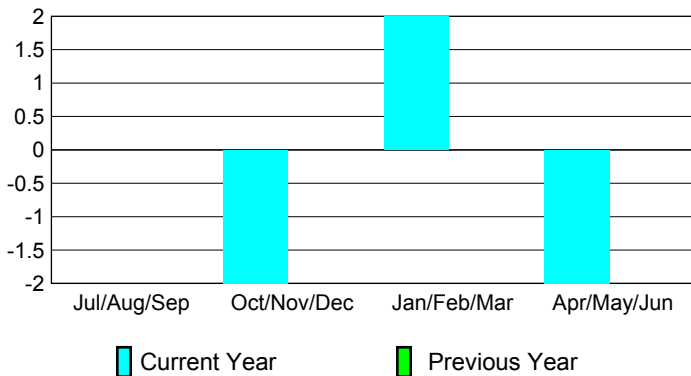

2008-2009 GMT Quarterly Report for District (or Undistricted) District 26 M7

GMT: **LELAND KOLKMEYER**

Location: **MISSOURI**

GMT CA: **1 & 2**

CLUBS

Club Results 2008-2009

Clubs 2007-2008

Month	New Club Goal	Actual New Clubs	Actual Dropped Clubs	Gain/Loss of Clubs	Gain/Loss of Clubs
Jul/Aug/Sep	-2	0	0	0	0
Oct/Nov/Dec	0	0	-2	-2	0
Jan/Feb/Mar	0	0	2	2	0
Apr/May/June	1	0	-2	-2	0
Totals	-1	0	-2	-2	0

Club Results 2008-2009

Goal, New, Dropped, Gain/Loss

Comparison of Club Gain/Loss

Current Year Compared to the Previous Year

YTD Status Quo Clubs 2008-2009

Status Quo Clubs Compared to Status Quo Members

MEMBERSHIP