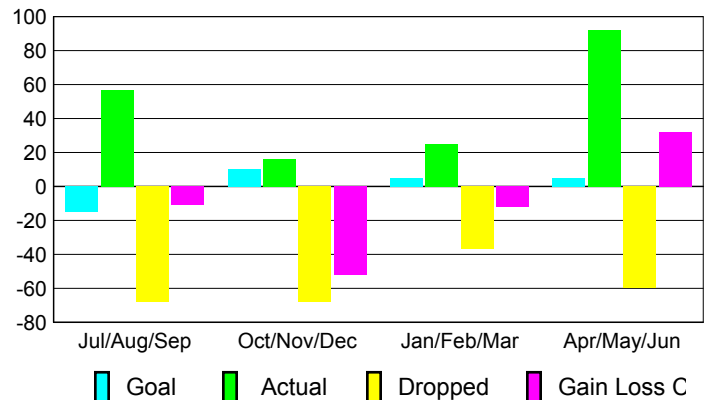

Membership Results 2008-2009

Goal, New, Dropped, Gain/Loss

Comparison of Membership Gain/Loss

Current Year Compared to the Previous Year