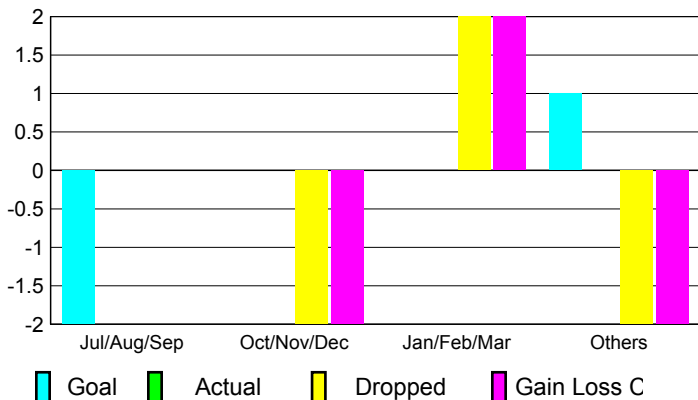

2008-2009 GMT Quarterly Report for District (or Undistricted) District 26 M7

GMT: **LELAND KOLKMEYER**

Location: **MISSOURI**

GMT CA: **1 & 2**

CLUBS

Club Results 2008-2009

Clubs 2007-2008

Month	New Club Goal	Actual New Clubs	Actual Dropped Clubs	Gain/Loss of Clubs	Gain/Loss of Clubs
Jul/Aug/Sep	-2	0	0	0	0
Oct/Nov/Dec	0	0	-2	-2	0
Jan/Feb/Mar	0	0	2	2	0
Apr/May/June	1	0	-2	-2	0
Totals	-1	0	-2	-2	0

Club Results 2008-2009

Goal, New, Dropped, Gain/Loss

Comparison of Club Gain/Loss

Current Year Compared to the Previous Year

YTD Status Quo Clubs 2008-2009

Status Quo Clubs Compared to Status Quo Members

MEMBERSHIP

Membership Results 2008-2009

Membership 2007-2008

Month	Net Memb Goal	Actual New Memb	Actual Dropped Memb	Gain/Loss of Memb	Gain/Loss of Memb
Jul/Aug/Sep	-15	57	-68	-11	7
Oct/Nov/Dec	10	16	-68	-52	-13
Jan/Feb/Mar	5	25	-37	-12	-4
Apr/May/June	5	92	-60	32	-15
Totals	5	190	-233	-43	-25